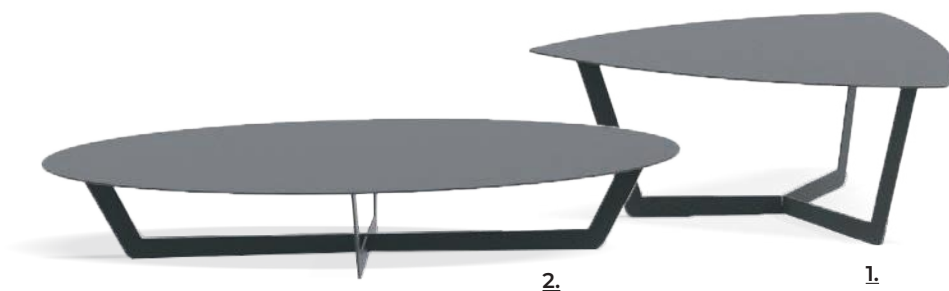

The cover is available in all the colors and coverings present in the Egoitaliano collections.

FINITURE DISPONIBILI / AVAILABLE FINISHES

NOCE CANALETTO
CANALETTO WALNUT

ROVERE NATURALE
NATURAL OAK

TAVOLINI IN METALLO / IRON SMALL TABLES