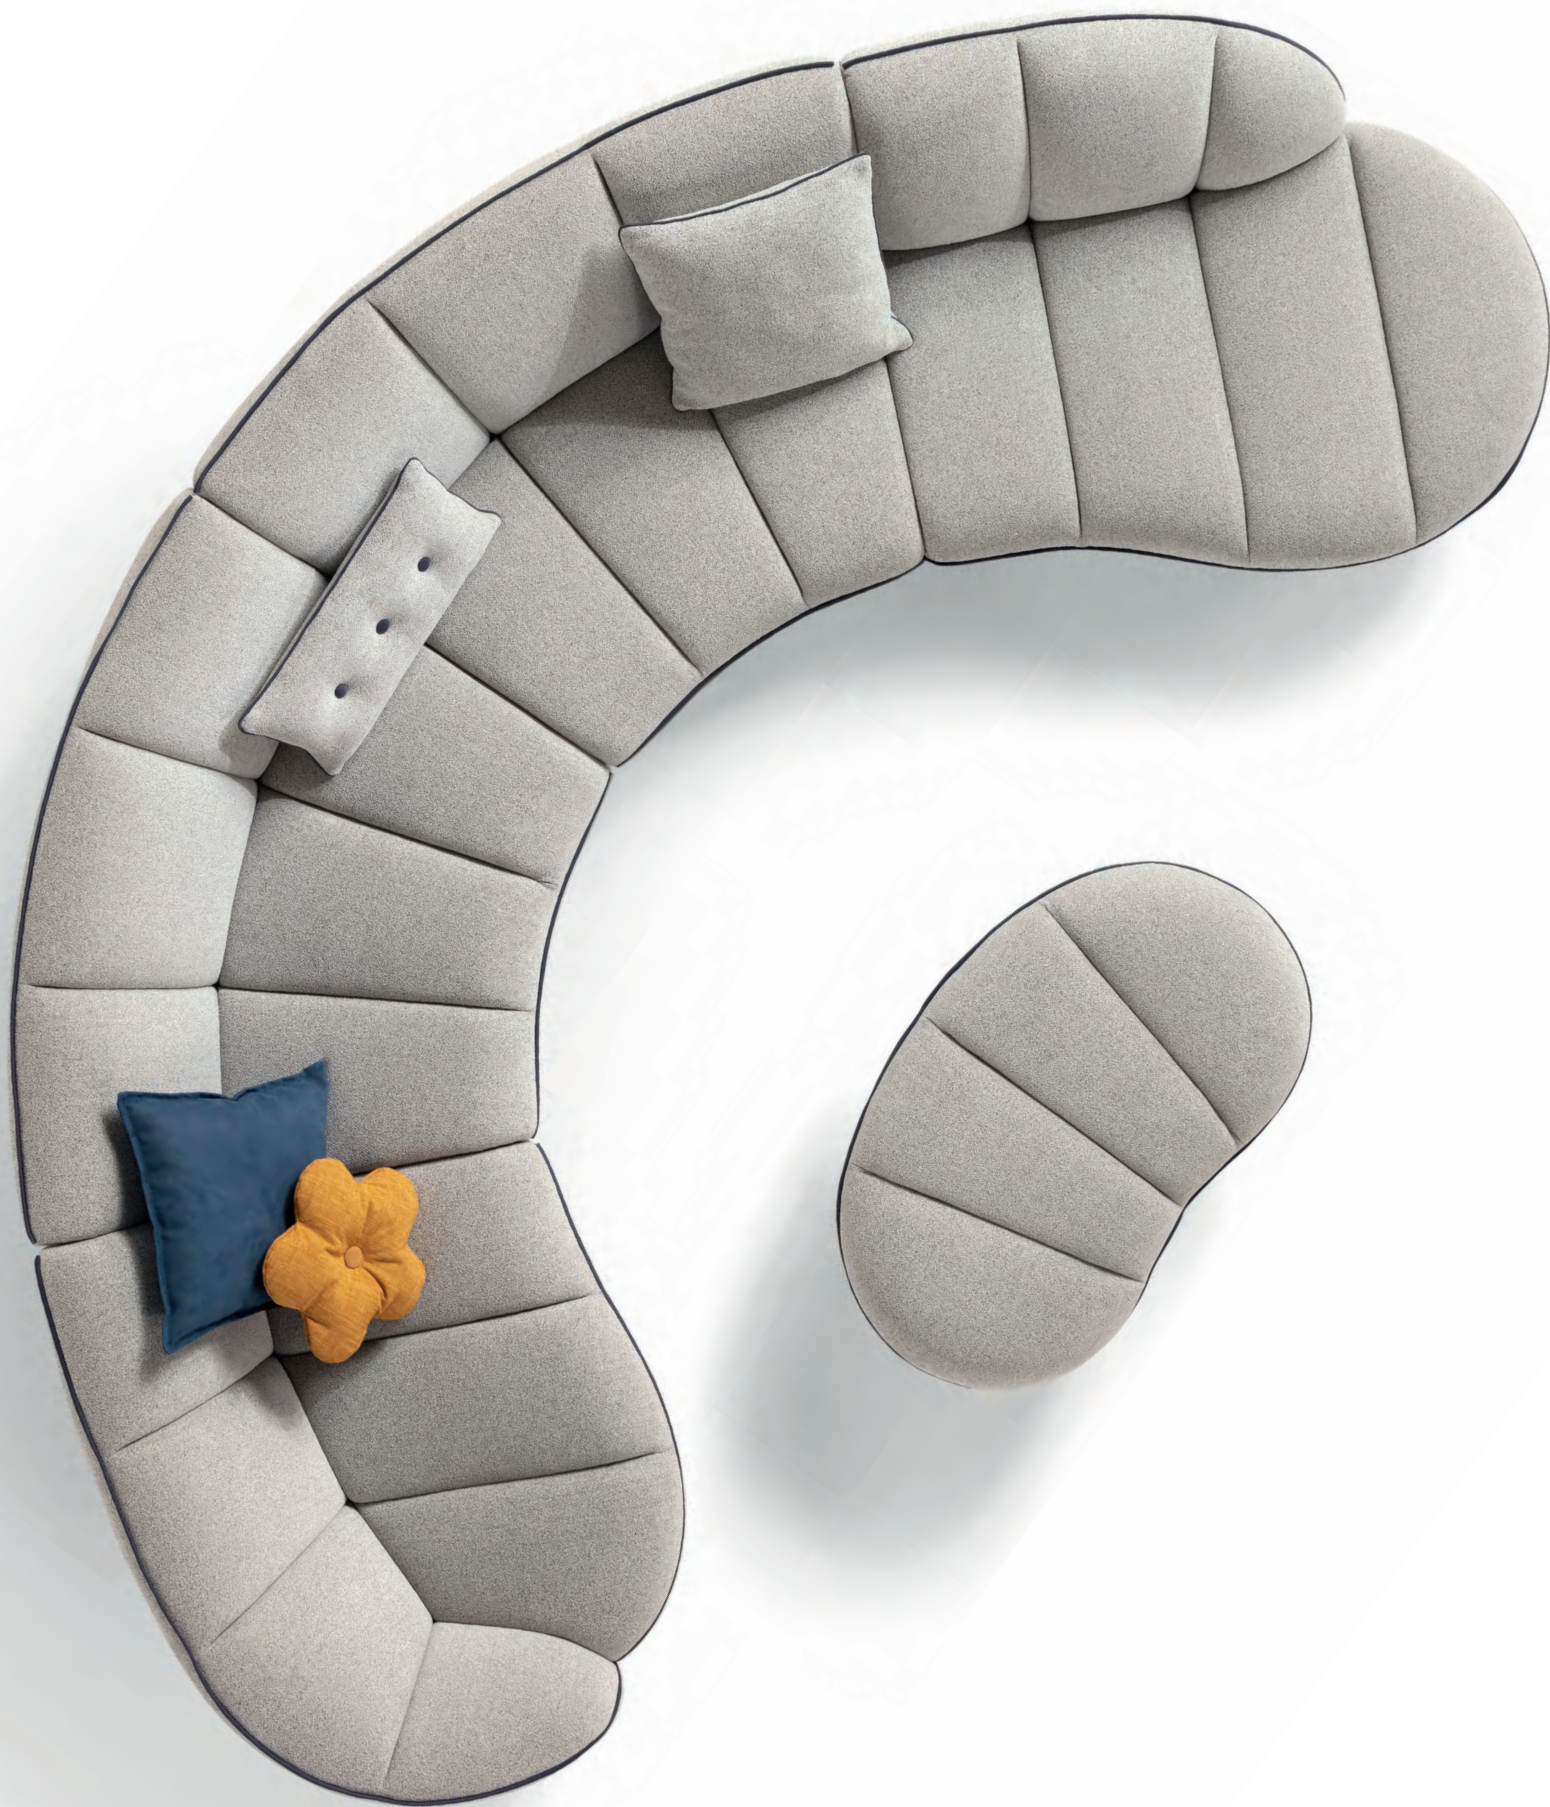

SHAI

cod. 0255 + 0632 + 0632 + 0440 - (380 x 205 cm)

cod. 0834 - (115 x 70 cm)