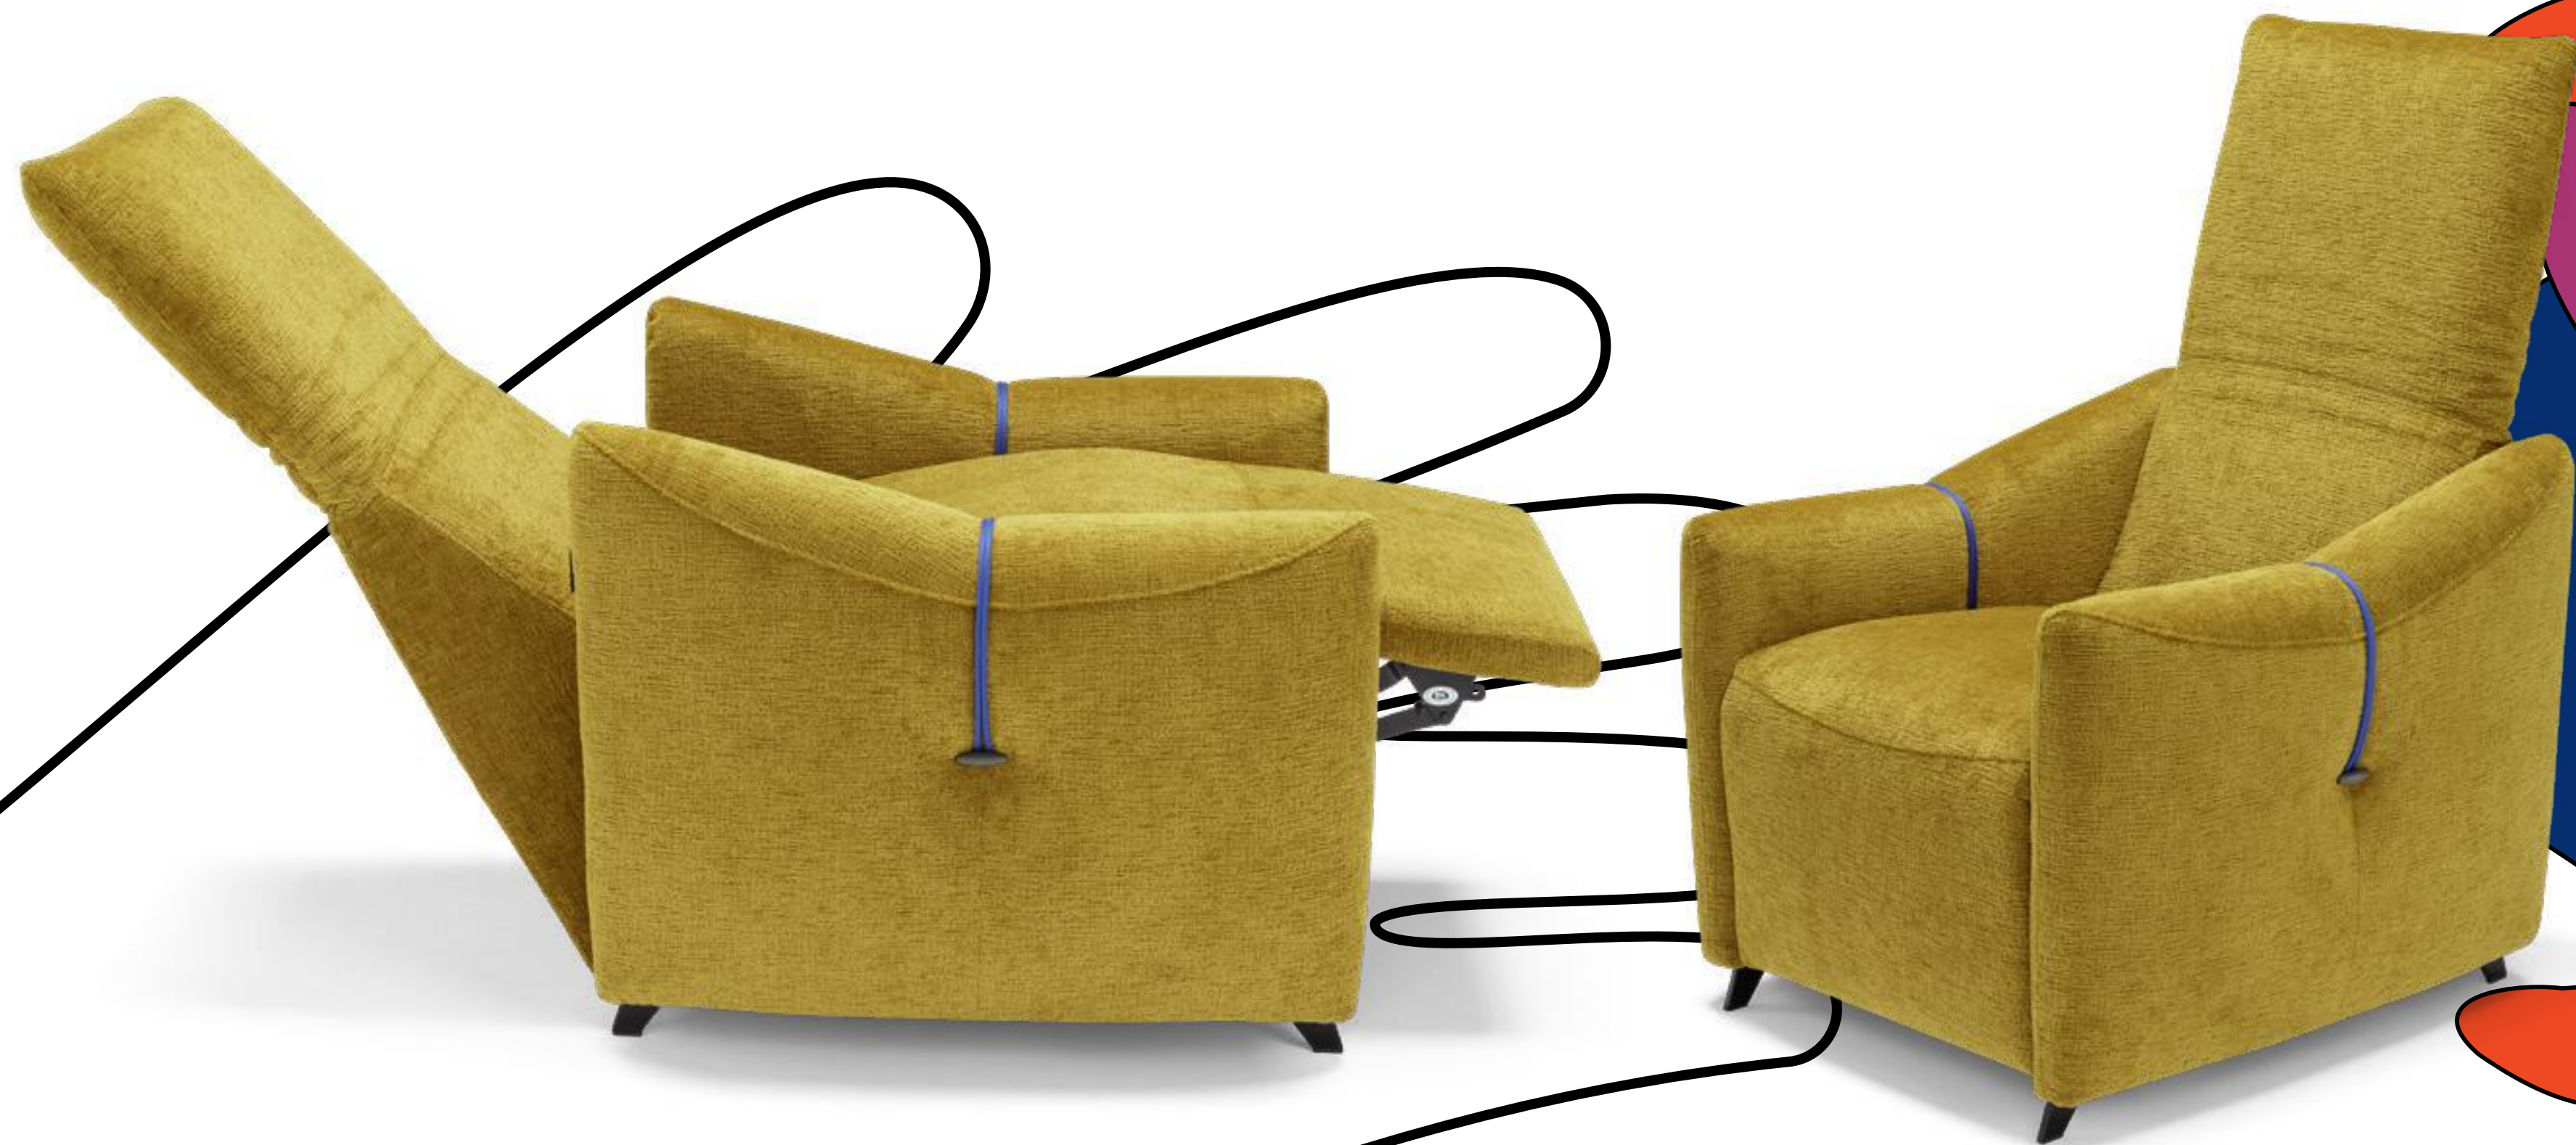

COCONUT

CM 83X88X100
COD. 0395 POLTRONA | ARMCHAIR

MOMO

CM 240X108X80
COD. 0430 3 POSTI GRANDE | 3 SEATER LARGE

MOMO

CM 240X108X80
COD. 0430 3 POSTI GRANDE | 3 SEATER LARGE

MOKY

CM 77X81X75
COD. 1106 POLTRONA | ARMCHAIR